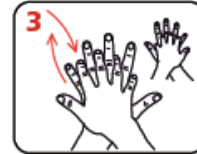

HAND CLEANING

Wash or hand sanitise at least every half an hour!

How to handrub? WITH ALCOHOL HANDRUB

Apply a small amount (about 3ml) of the product in a cupped hand, covering all surfaces

2 Rub hands palm to palm

3 Rub back of each hand with the palm of other hand with fingers interlaced

4 Rub palm to palm with fingers interlaced

5 Rub with backs of fingers to opposing palms with fingers interlocked

6 Rub each thumb clasped in opposite hand using rotational movement

7 Rub tips of fingers in opposite palm in a circular motion

8 Rub each wrist with opposite hand

9 Once dry, your hands are safe

How to handwash? WITH SOAP AND WATER

1a Wet hands with water
1b Apply enough soap to cover all hand surfaces