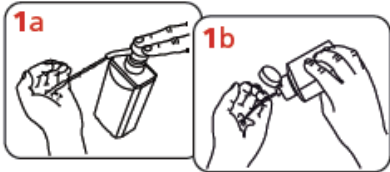

HAND CLEANING

Wash or hand sanitise at least every half an hour!

How to handrub? WITH ALCOHOL HANDRUB

Apply a small amount (about 3ml) of the product in a cupped hand, covering all surfaces

2 Rub hands palm to palm

3 Rub back of each hand with the palm of other hand with fingers interlaced

4 Rub palm to palm with fingers interlaced

5 Rub with backs of fingers to opposing palms with fingers interlocked

6 Rub each thumb clasped in opposite hand using rotational movement